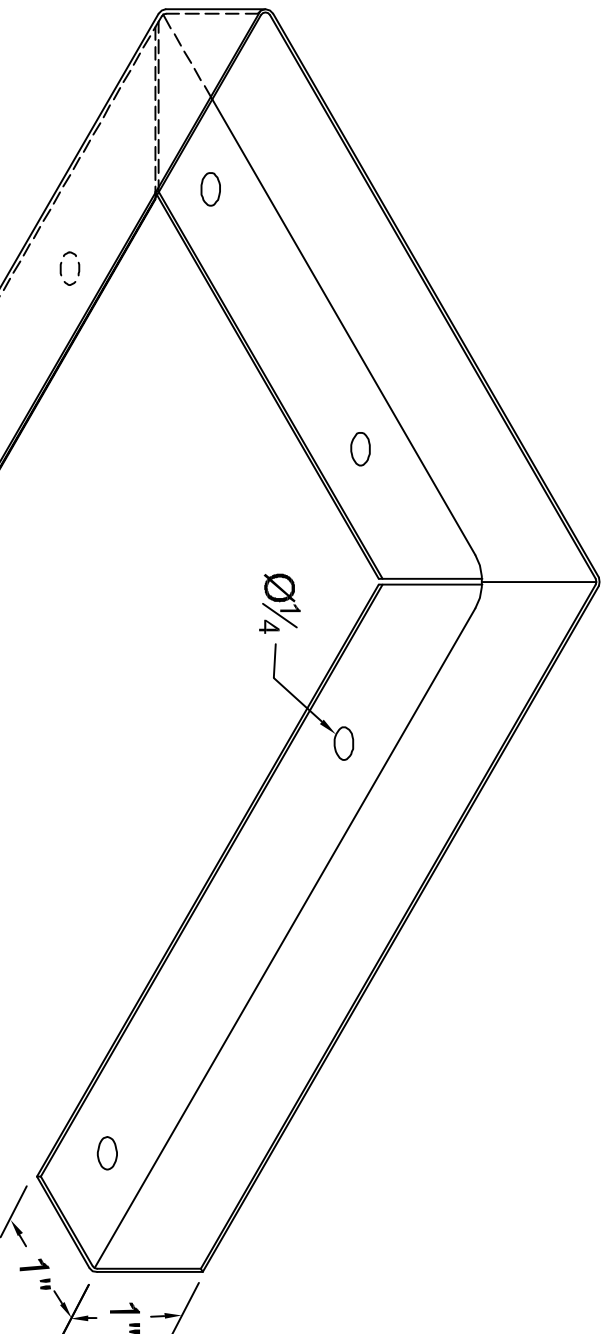

*Interior Soffit Systems\**  
**U-Shield Wall Flange**

\* Available In Our Design, Illusions, Assurance, and Enforcer Soffit Lines

JG Innovations, Inc.

Janesville, WI

1-888-933-2248    [www.JGIUS.com](http://www.JGIUS.com)