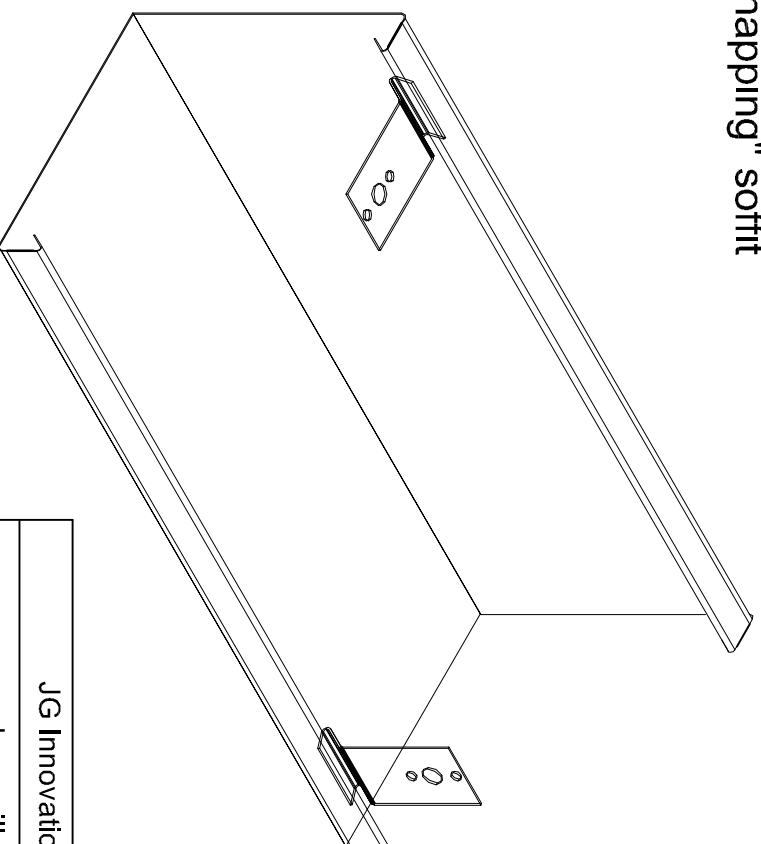

*Interior Soffit Systems**

L-Shield Clip Assembly

Shield clips are attached to ceiling and/or walls using substrate appropriate anchors prior to "snapping" soffit onto clips

* Available In Our Design, Illusions, Assurance, and Enforcer Soffit Lines